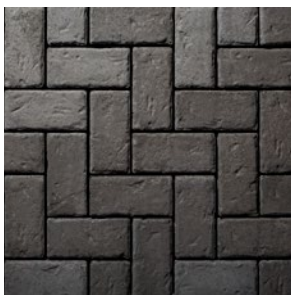

OLD YORK™

PAVER

THE APPEARANCE OF WEATHERED CLAY BRICK

BELGARD
PAVES THE WAY™

OLD YORK™

PAVER

THE APPEARANCE OF WEATHERED CLAY BRICK

✔ FEATURES & BENEFITS

- Emulates the beauty of antique clay pavers at an attractive price
- Simulate the look and feel of “real mortar,” with the use of polymeric sand
- Can be installed as a permeable paving system for residential and non-vehicular applications with proper open-graded aggregate bedding, base and joint material
- Can be used in patio, walkway, and residential driveway applications

🔥 AVAILABLE COLORS

CHARCOAL

📦 SHAPES & SIZES

60 MM

4 x 8 x 2³/₈

BELGARD® | PAVES THE WAY

For more info, visit Belgard.com

APG NEW ENGLAND
46 Spring Street
Holbrook, MA 02343
Ph: 781-767-2202