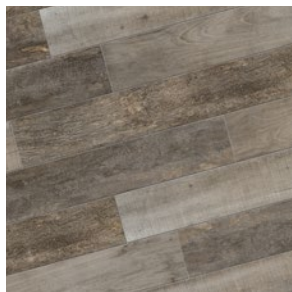

NOON

WOOD FINISH

THE WARMTH OF NATURAL WOOD WITH
THE ELEGANCE OF A GLOSSY FINISH

BELGARD
PAVES THE WAY™

NOON

WOOD FINISH

THE WARMTH OF NATURAL WOOD WITH THE ELEGANCE OF A GLOSSY FINISH

FEATURES & BENEFITS

- Incredibly high breakage loads, up to 3,000 pounds
- High density and ultra-low absorption rate creates a tight surface texture and fends off surface mold, moss, dirt and other types of stains
- Modular for faster installation,
- Unaffected by alkalis, acids, chemical agents, salt and other de-icing materials.
- Can be cleaned with normal household cleaners and even pressure washed with a low pressure washing device.*
- Structured top textures create non-slip surfaces.
- Freeze thaw resistant—100% frost-free and properties remain unaltered at temperatures ranging from -51.1° to + 60° C (-60°F to +140°F).

AVAILABLE COLORS

v4 DAYLIGHT
NN 01 ST

v4 EMBER
NN 02 ST

v3 HONEY
NN 03 ST

SHAPES & SIZES

12 X 48

8 X 48

**Contact your Belgard® representative for availability and lead times.*