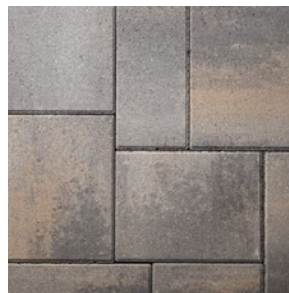

SMOOTH TEXTURE AND SUBTLE
CHAMFER PRODUCE A TRULY
MODERN WALL

🕒 FEATURES & BENEFITS

- Matching cap provides a seamless aesthetic
- Integrate cap into wall design to create depth and custom appearance (as pictured)
- Multiple installation patterns.
- Pairs well with Melville Plank, Paver, and Curb products
- On-trend color offering complements any project
- Simplistic design allows for easy installation of walls and other outdoor features
- 2 foot maximum height is perfect for garden and planter walls

🔥 AVAILABLE COLORS

DANVILLE BLEND

SABLE BLEND

SILEX BLEND

**Swatches represent product color only, not surface texture, dimension and/or shape.*

📦 SHAPES & SIZES

BLOCK

4 x 20 x 10