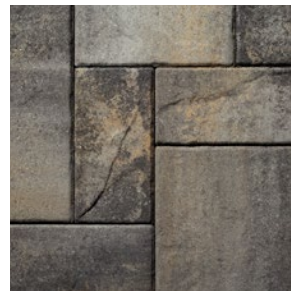

LAFITT® RUSTIC

SLAB

FEATURES THE LOOK AND TEXTURE OF CUT SLATE
COMBINED WITH LASTING STRENGTH

LAFITT[®] RUSTIC

SLAB

FEATURES THE LOOK AND TEXTURE OF CUT SLATE COMBINED WITH LASTING STRENGTH

🕒 FEATURES & BENEFITS

- 3-piece modular system for easy installation
- Timeless look of cut stone
- Alternative to dimensional stone - natural slate-like texture
- Ideal for patio and walkway use

🔥 AVAILABLE COLORS

DANVILLE BLEND

SABLE BLEND

SILEX BLEND

🧱 SHAPES & SIZES

3-PIECE MODULAR

15 x 7½ x 2¾

15 x 15 x 2¾

15 x 22½ x 2¾

BELGARD[®] | PAVES THE WAY