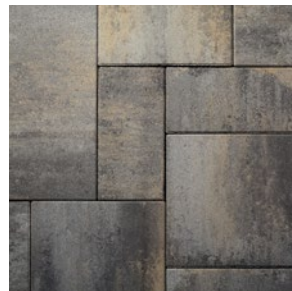

LAFITT™ GRANA

SLAB

MODULAR THREE PIECE SYSTEM WITH A SMOOTH FINISH TO GIVE HOMEOWNERS A SIMPLE MODERN ELEGANCE TO PATIOS AND WALKWAYS

LAFITT™ GRANA

SLAB

MODULAR THREE PIECE SYSTEM WITH A SMOOTH FINISH TO GIVE HOMEOWNERS A SIMPLE MODERN ELEGANCE TO PATIOS AND WALKWAYS

🔗 FEATURES & BENEFITS

- Understated and elegant look combines seamlessly with any combination of outdoor décor styles
- Three shapes allow for a wide variety of design options
- Perfect for creating eye-catching patio and walkway vistas

🔥 AVAILABLE COLORS

SABLE BLEND

SILEX BLEND

📦 SHAPES & SIZES

3-PIECE COMBO

14 $\frac{1}{8}$ x 7 $\frac{3}{8}$ x 2

14 $\frac{1}{8}$ x 14 $\frac{1}{8}$ x 2

14 $\frac{1}{8}$ x 22 $\frac{5}{8}$ x 2