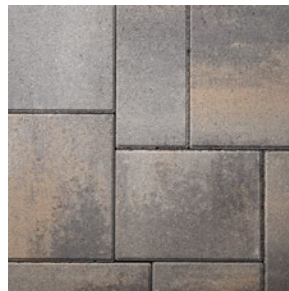

# CATALINA GRANA<sup>®</sup>

PAVER

CRISP, CLEAN LINES AND A SMOOTH, LINEAR SURFACE  
CREATE A CONTEMPORARY FEEL

**BELGARD**  
PAVES THE WAY<sup>™</sup>

## PAVER

CRISP, CLEAN LINES AND A SMOOTH, LINEAR SURFACE CREATE A CONTEMPORARY FEEL

### 🔹 AVAILABLE COLORS

DANVILLE BLEND

SABLE BLEND

SILEX BLEND