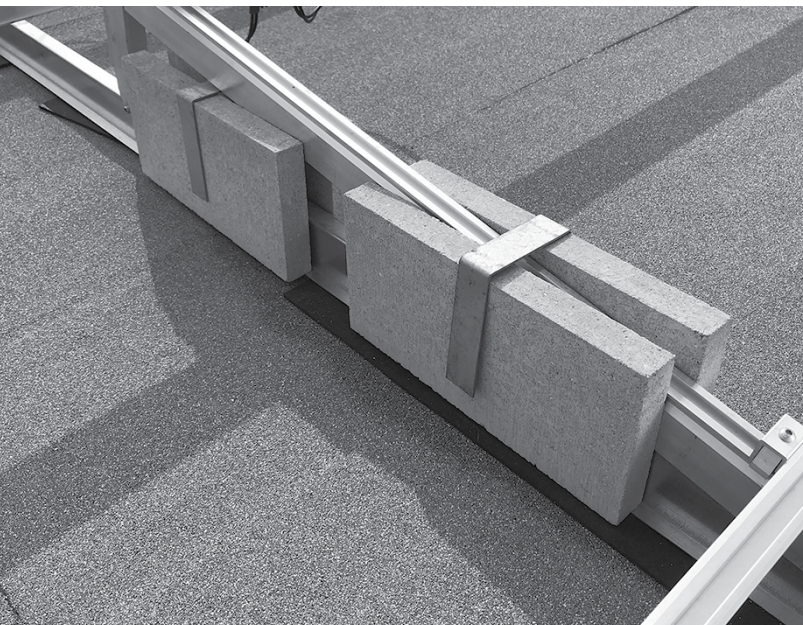

SOLAR SOLUTIONS

Technical Data	
Dimensions (WxDxH)	193 x 40 x 390 mm 7.625 x 1.57 x 15.3 inch
Unit of Measure	Each
Units / Pallet	108
Pallet Weight	733 kg / 1616 lbs

Colour	SKU	Availability	Site
Grey	12056010	Stock	Delta

Technical Data	
Dimensions (WxDxH)	193 x 90 x 390 mm 7.625 x 3.5 x 15.3 inch
Unit of Measure	Each
Units / Pallet	90
Pallet Weight	1288 kg / 2840 lbs

Colour	SKU	Availability	Site
Grey	32317015	Stock	Delta

Technical Data	
Dimensions (WxDxH)	193 x 90 x 390 mm 7.625 x 3.5 x 15.3 inch
Unit of Measure	Each
Units / Pallet	30
Pallet Weight	444 kg / 980 lbs

Colour	SKU	Availability	Site
Grey	32317699	Stock	Delta