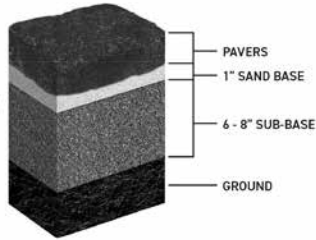

Product	SKU	Availability	UOM	Site
Black (10 units)	70971011	Stock	Bundle	Delta

TRADITIONAL METHOD
(Approx. 9 - 11" of excavation)

NEXTBASE™ METHOD
(Approx. 3" of excavation)