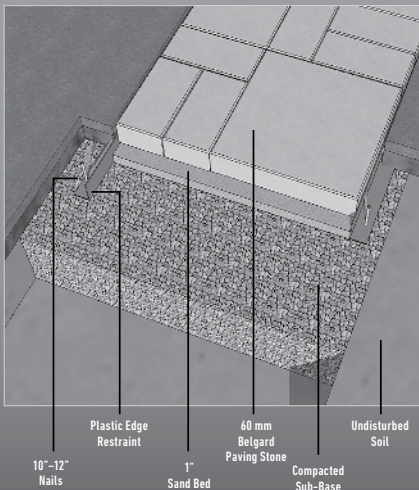

The following calculation example can be used for all non-modular paving stone products.

TO ALLOW FOR CUTS

CALCULATION GUIDE EXAMPLE

PRODUCT	UNITS/PALLET	SQFT/PALLET	PAVER COVERAGE	PROJECT AREA	SQFT OF AREA	PIECES REQUIRED	PALLETS REQUIRED
STANDARD	360	98	3.7 / SqFt	10' x 20'	200	740	2.05
HALF STANDARD	648	898	7.3 / SqFt	10' x 20'	200	1460	2.25
DOUBLE STANDARD	180	98	1.8 / SqFt	10' x 20'	200	360	2

CALCULATION EXAMPLE

PACIFIC SLATE CALCULATION - 10' X 20'

1. Calculate total project area: 10 x 20 = 200 SqFt
2. Calculate pavers (Standard) required: 200 x 3.7 = 740 pavers
3. Calculate pavers (Half Standard) required: 200 x 7.3 = 1460 pavers
4. Calculate pavers (Double Standard) required: 200 x 1.8 = 360 pavers

CONVERSION

SQUARE FEET TO SQUARE METRE CONVERSION

1. Divide total SqFt area by 10.7639
2. E.G - 200 ÷ 10.7639 = 18.58 SqM

Preparation

Belgard Paving Stones
Sand
Gravel Base (compacted)

Pedestrians
(walkways, patios)

Light Vehicles
(driveways)

2.4"

2.4"

1"

1"

4"-6"

8"-12"

Calculation for base materials:

Length x Width ÷ 80 = cubic yards needed per 4 inch compacted gravel depth.

Length x Width ÷ 120 = cubic yards needed for 1 inch bedding sand.