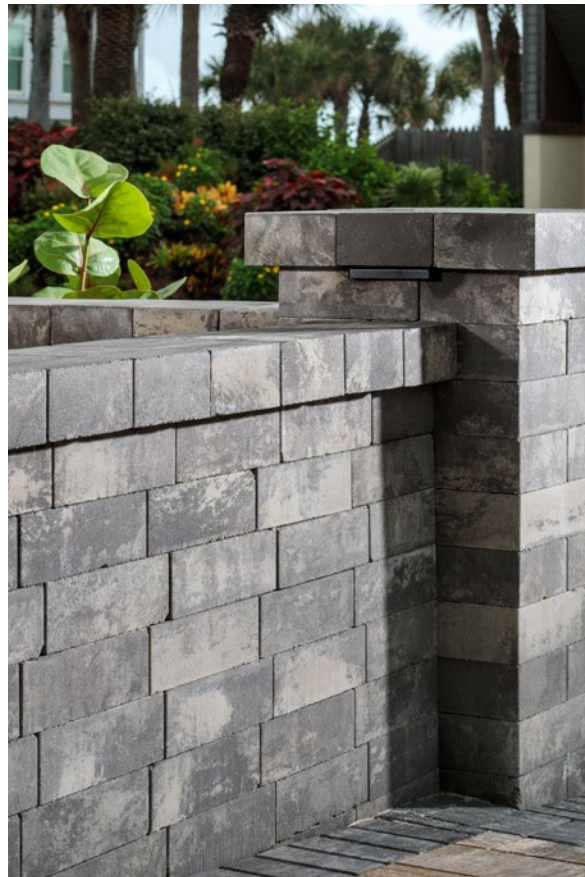

EASTON STONE™

MULTI-PIECE & UNIVERSAL

VERSATILITY OF DESIGN WITH A CLEAN MODERN LOOK

BELGARD
PAVES THE WAY™

EASTON STONE™

MULTI-PIECE &
UNIVERSAL

VERSATILITY OF DESIGN WITH A
CLEAN MODERN LOOK

📍 FEATURES & BENEFITS

- Contemporary smooth texture
- Universal block can be used for both walls and caps
- Plantable wall designs & columns can be easily created
- Build freeform walls with minimal cuts
- Can be used to build gravity walls up to 2 feet high*, including the buried course

📦 SHAPES & SIZES

3-PIECE MODULAR

4 x 8 x 8

4 x 12 x 8

4 x 16 x 8

WEDGE

4 x 7½ x 8

UNIVERSAL