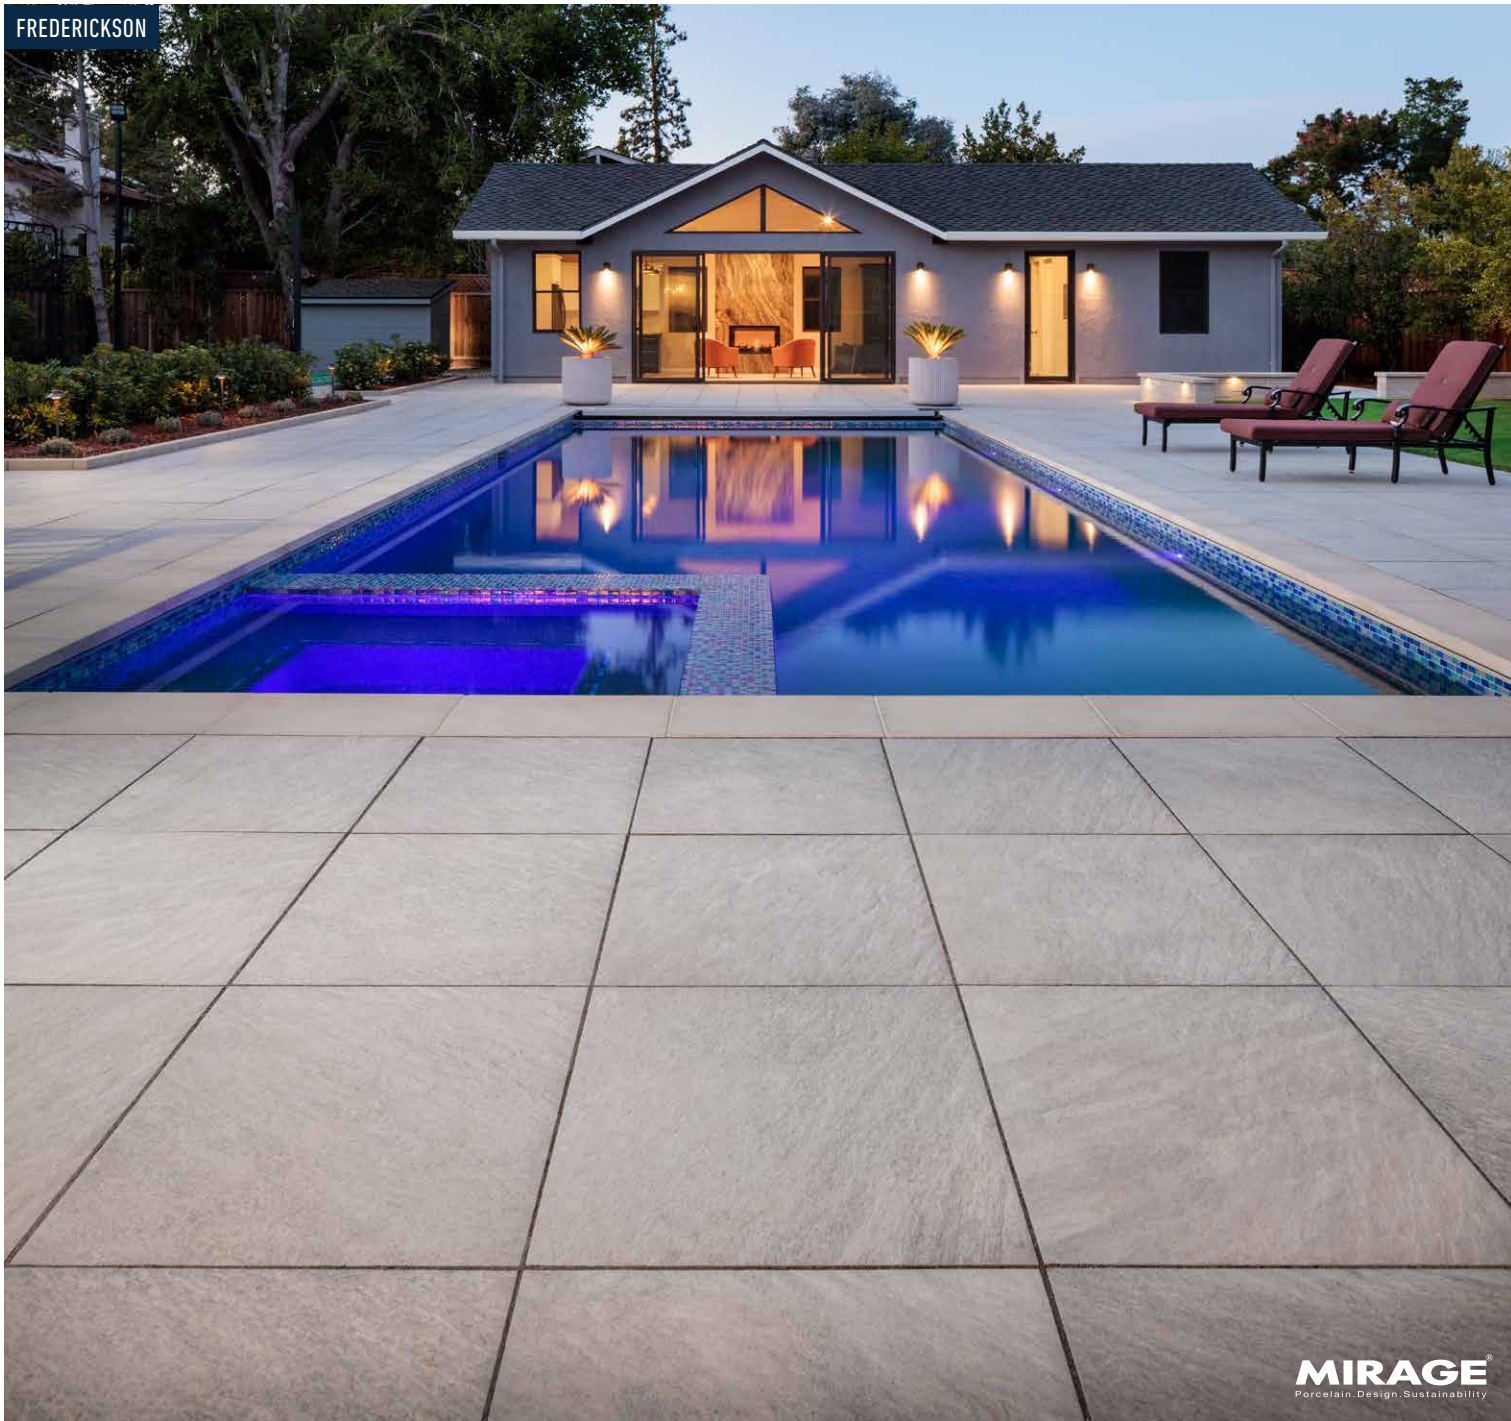

QUARZITI 2.0

FREDERICKSON

MIRAGE
Porcelain Design Sustainability

24 X 24

23.54 x 23.54 x 3/4

24 X 48

23.54 x 47.17 x 3/4

UNICO

12.99 x 23.54 x 3/4

*Available only in 24 x 24 and 24 x 48

GLACIER

MOUNTAINS

WATERFALL

RIVER

MANTLE*