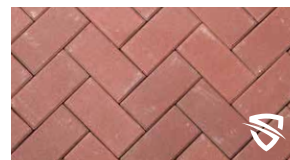

CLASSIC STANDARD

DELTA

DURAFUSION™
Unmatched Durability

3:1 STANDARD* **HALF STANDARD** **STANDARD** **DOUBLE STANDARD**

CHARCOAL

DESERT SAND*

GRANITE

HARVEST**

NATURAL

RED*

SHADOW

*Special order

**Special order in 80mm