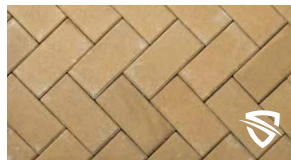

CLASSIC STANDARD

DELTA

DURAFUSION™
Unmatched Durability

3:1 STANDARD* **HALF STANDARD** **STANDARD** **DOUBLE STANDARD**

CHARCOAL

DESERT SAND*

GRANITE

HARVEST**

NATURAL

RED*

SHADOW

*Special order

**Special order in 80mm