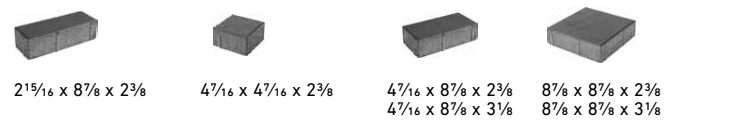

CLASSIC STANDARD

DELTA

DURAFUSION™
Unmatched Durability

3:1 STANDARD* **HALF STANDARD** **STANDARD** **DOUBLE STANDARD**

CHARCOAL

DESERT SAND*

GRANITE

HARVEST**

NATURAL

RED*

SHADOW

*Special order

**Special order in 80mm