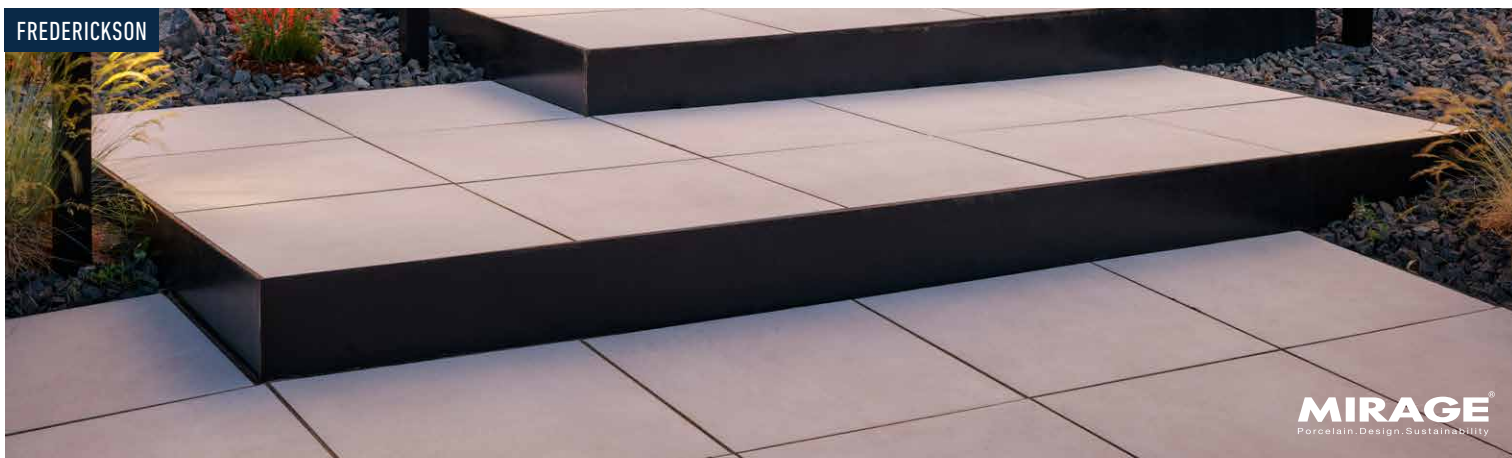

ARDESIE

FREDERICKSON

MIRAGE
Porcelain. Design. Sustainability.

24 X 24

23.54 x 23.54 x 3/4

ISLAND

AFRICAN STONE

GLOCAL

FREDERICKSON

MIRAGE
Porcelain. Design. Sustainability.

24 X 24

23.54 x 23.54 x 3/4

24 X 48

23.54 x 47.17 x 3/4

IDEAL

TYPE

CLASSIC