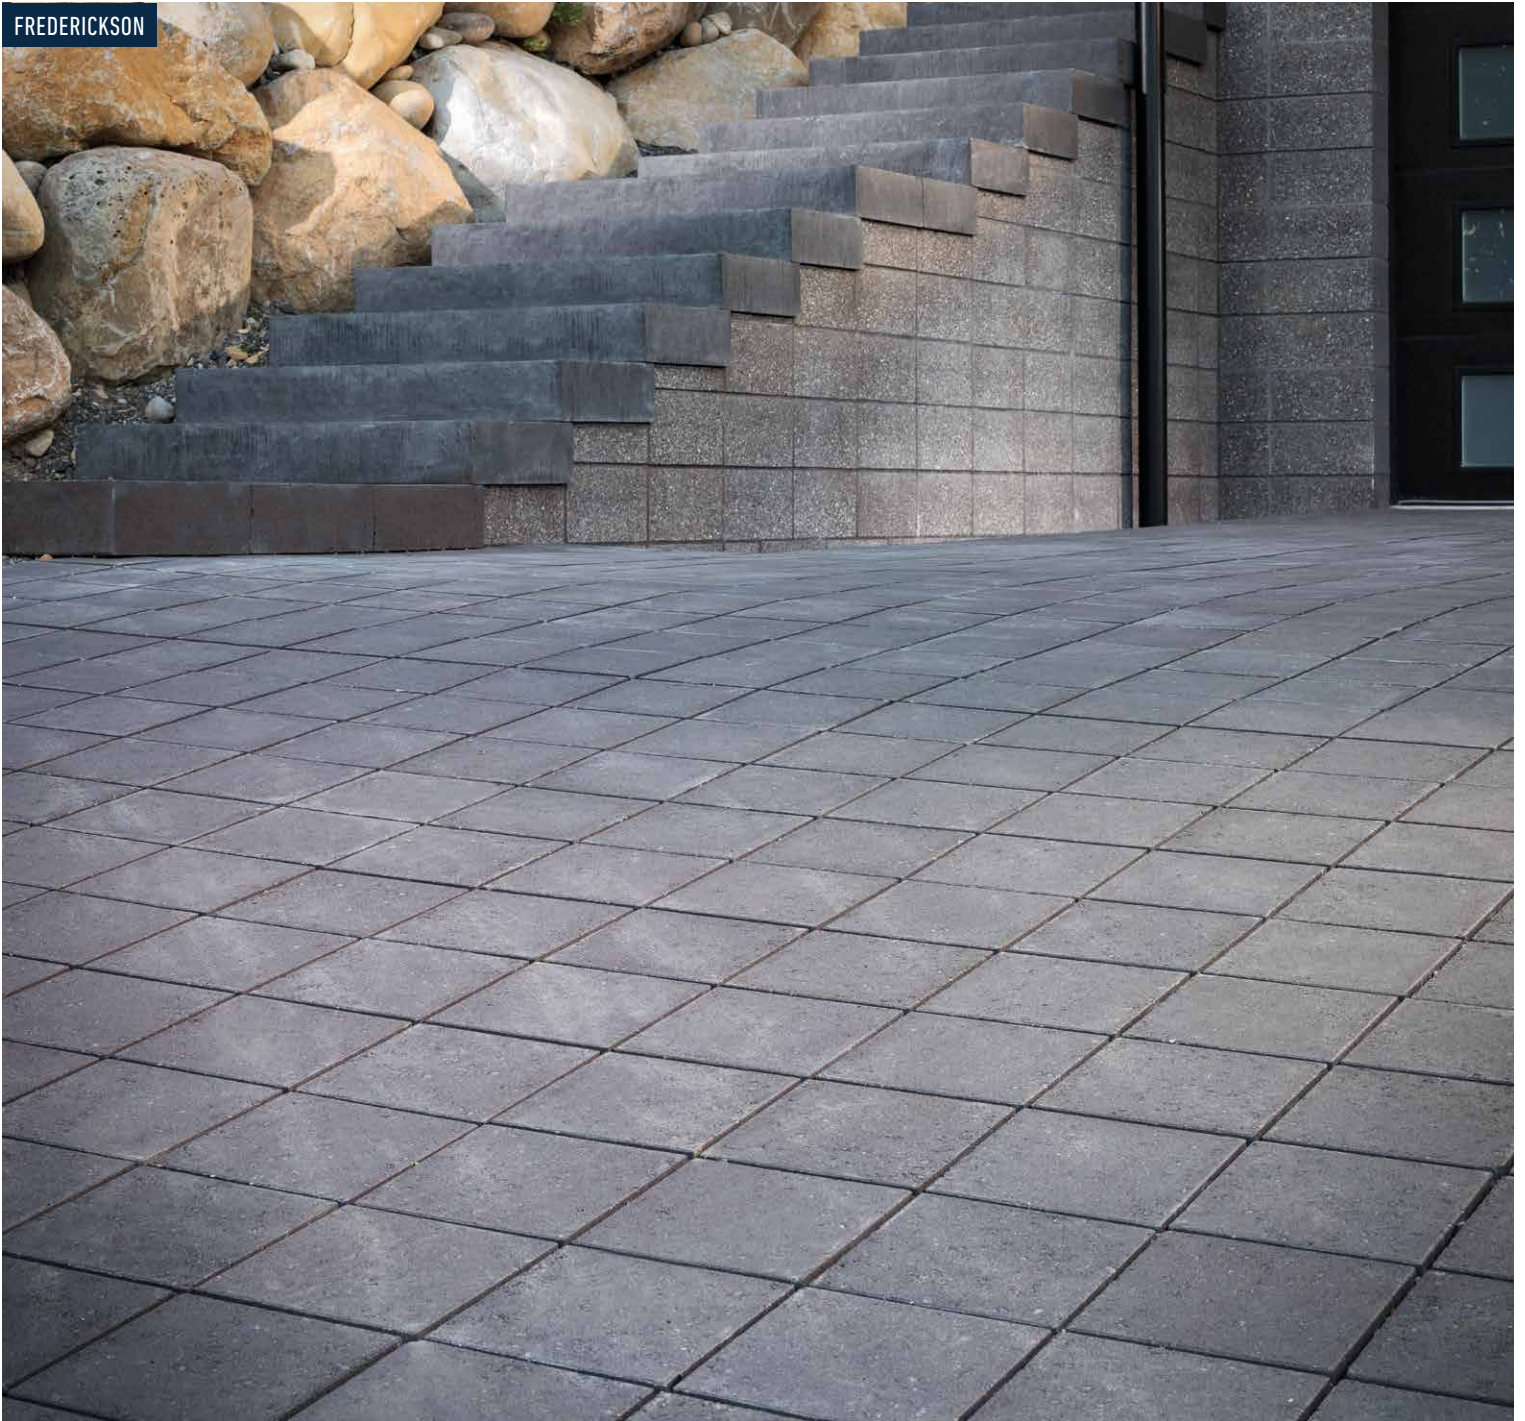

# AQUALINE™

FREDERICKSON

4.5 X 9

9 X 9\*

4½ x 9 x 3⅜

9 x 9 x 3⅜

DARK CHARCOAL

GRAY

VICTORIAN

Available for machine install. Contact your local Belgard® representative for lead times.  
\* Only available in Dark Charcoal and Gray.