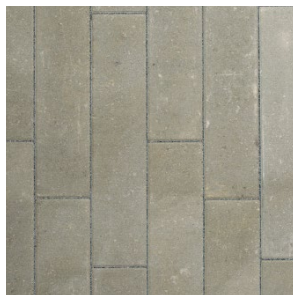

MODULINE SERIES[®]

PAVER

CLEAN LINES COUPLED WITH A SLEEK PLANK PROFILE CREATE
A STYLISH COMTEMPORARY LOOK

MODULINE SERIES®

PAVER

CLEAN LINES COUPLED WITH A SLEEK PLANK PROFILE CREATE A STYLISH CONTEMPORARY LOOK

✔ FEATURES & BENEFITS

- Inspired by subway styled tiles that offers timeless designs
- 5 sizes for mix and match installation options
- Can be used on its own or as a border or inlay

🔥 AVAILABLE COLOURS

CHARCOAL

GREY

RUSTIC

VICTORIAN

📦 SHAPES & SIZES

4 X 18

4 x 18 x 4
100 x 457 x 100mm

4 X 24

4 x 24 x 4
100 x 600 x 100mm