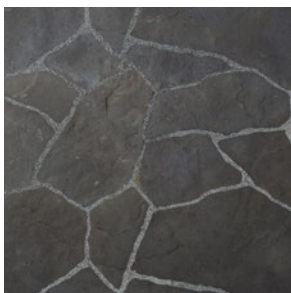

MEGA-LIBRE™ PAVER

THE BEAUTY OF NATURAL STONE WITH A
DIMPLED SURFACE AND UNIQUE PROFILE

BELGARD
PAVES THE WAY™

MEGA-LIBRE™

PAVER

THE BEAUTY OF NATURAL STONE WITH A DIMPLED SURFACE AND UNIQUE PROFILE

📍 FEATURES & BENEFITS

- Ideal for creating rustic patios or walkways
- Distinctive natural flagstone appearance
- Easier to install than natural stone
- Simple installation with an undetectable pattern
- Use with other 60mm pavers as inlay or border
- False joints create the look of multiple sizes and a random pattern

🔥 AVAILABLE COLOURS

CHARCOAL

RUSTIC

VICTORIAN

📏 SHAPES & SIZES

MEGA-LIBRE SMALL

15.5 x 30 x 2 3/4
393 x 756 x 60mm

MEGA-LIBRE LARGE