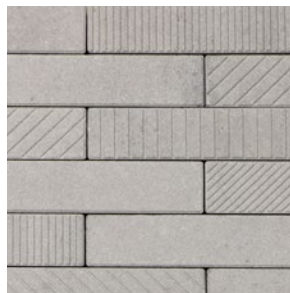

- Hand-tooled appearance
- 7 unique textures per pallet
- Ideal for patios, walkways and accents
- Contemporary twist for classic herringbone and basketweave designs
- Modular sizing pairs well with Dimensions™ and Origins™

🔥 AVAILABLE COLOURS

 CHARCOAL

 SCANDINA GREY

 DURAFUSION™
Unmatched Durability

SHAPES & SIZES

PLANK

3 x 12 x 2³/₈
76 x 305 x 60mm

Various face styles sold on one pallet