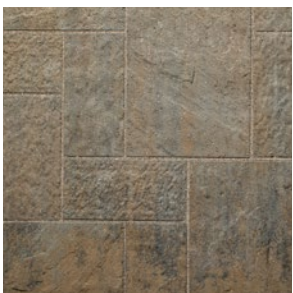

RIVER ROCK

PAVER

MULTIPLE AUTHENTIC STONE TEXTURES WITH STRIKINGLY
VIBRANT COLOURS FOR DISTINCTIVE DESIGNS

BELGARD
PAVES THE WAY™

RIVER ROCK

PAVER

MULTIPLE AUTHENTIC STONE TEXTURES WITH STRIKINGLY VIBRANT COLOURS FOR DISTINCTIVE DESIGNS

FEATURES & BENEFITS

- Authentic stratified textures
- 3 unique texture profiles
- Clean, modern design in a modular system
- Easy to manually install
- Can also be machine-laid
- Strikingly vibrant colours
- Smooth border accent

AVAILABLE COLOURS

MIDNIGHT

MOUNTAIN ASH

TOFINO GREY

VICTORIAN

DURAFUSION™
Unmatched Durability

Swatch represents product colour only, not shape or surface texture.

SHAPES & SIZES

5.7 X 11.4

5.7 x 11.4 x 3.1"
140 x 287 x 80mm

11.4 X 11.4

11.4 x 11.4 x 3.1"
287 x 287 x 80mm

11.4 X 17.1

11.4 x 17.1 x 3.1"
287 x 435 x 80mm

GRANA BORDER

5.7 x 11.4 x 3.1"
140 x 287 x 80mm