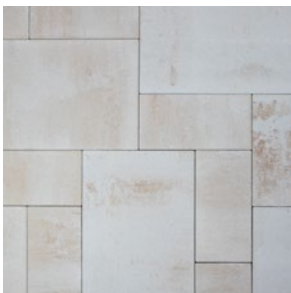

BASALT™

PAVER

THE DISTINCTIVE CHARACTER OF FLAME-TEXTURED
STONE MEETS DESIGN & INSTALLATION EFFICIENCY

BELGARD
PAVES THE WAY™

BASALT™

PAVER

THE DISTINCTIVE CHARACTER OF FLAME-TEXTURED STONE MEETS DESIGN & INSTALLATION EFFICIENCY

FEATURES & BENEFITS

- Upscale texture of flamed or hammered stone
- Maximized pallet layout for jobsite efficiencies
- Reduced cuts, installation time and waste
- Simplified quoting and design of projects
- Uniform sizing in true 3-inch increments
- Modular sizing compatible with Origins™ and Dimensions™ paver lines

MODULAR SIZING

Sized in 3-inch increments for seamless integration

AVAILABLE COLOURS

IRON BAY

MIDNIGHT

SCANDINA GREY

SEPIA*

MOUNTAIN ASH*

DURAFUSION™
Unmatched Durability

*Swatches represent product colour only, not surface texture

SHAPES & SIZES

BASALT 18

9 x 18 x 2³/₈"
230 x 457 x 60mm

18 x 18 x 2³/₈"
457 x 457 x 60mm

18 x 27 x 2³/₈"
457 x 685 x 60mm