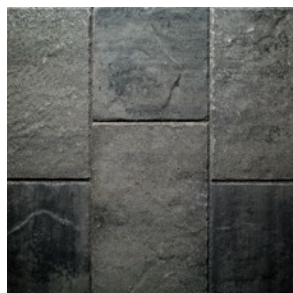

## SLAB

NATURAL CHISELED STONE  
PROFILE IN AN EASY-TO-INSTALL  
SLABS

### 📌 FEATURES & BENEFITS

- 2 practical sizes
- Use individually or combined together
- Easy to handle and DIY friendly
- Look and texture of natural slate
- Ideal for paths, patios and terraces

### 💧 AVAILABLE COLOURS

EARTH BLEND

GRANITE

SHADOW BLEND