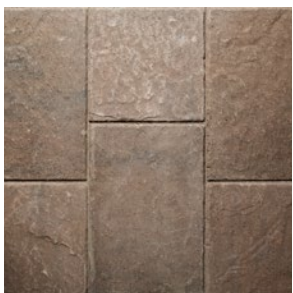

# SARANAK

SLAB

NATURAL CHISELED STONE PROFILE IN AN  
EASY-TO-INSTALL SLAB

**BELGARD**  
PAVES THE WAY™

## SLAB

NATURAL CHISELED STONE  
PROFILE IN AN EASY-TO-INSTALL  
SLABS

### 📌 FEATURES & BENEFITS

- 2 practical sizes
- Use individually or combined together
- Easy to handle and DIY friendly
- Look and texture of natural slate
- Ideal for paths, patios and terraces

### 💧 AVAILABLE COLOURS

EARTH BLEND

GRANITE

SHADOW BLEND