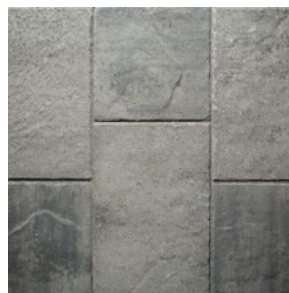

## SLAB

NATURAL CHISELED STONE  
PROFILE IN AN EASY-TO-INSTALL  
SLABS

### 📌 FEATURES & BENEFITS

- 2 practical sizes
- Use individually or combined together
- Easy to handle and DIY friendly
- Look and texture of natural slate
- Ideal for paths, patios and terraces

### 💧 AVAILABLE COLOURS

EARTH BLEND

GRANITE

SHADOW BLEND