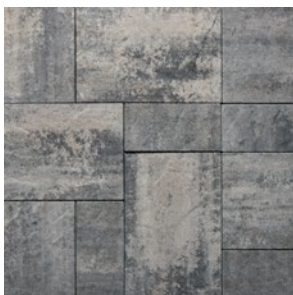

🔥 AVAILABLE COLORS

CRAB ORCHARD*

DANVILLE BEIGE

LUEDERS GRAY

RIO**

* Not available in Origins 18

** Not available in Origins 6

📦 SHAPES & SIZES