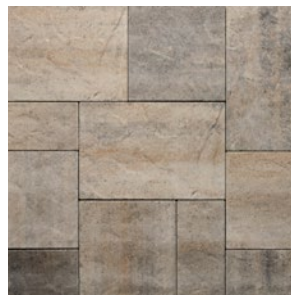

🔥 AVAILABLE COLORS

CRAB ORCHARD*

DANVILLE BEIGE

LUEDERS GRAY

RIO**

* Not available in Origins 18

** Not available in Origins 6

📦 SHAPES & SIZES