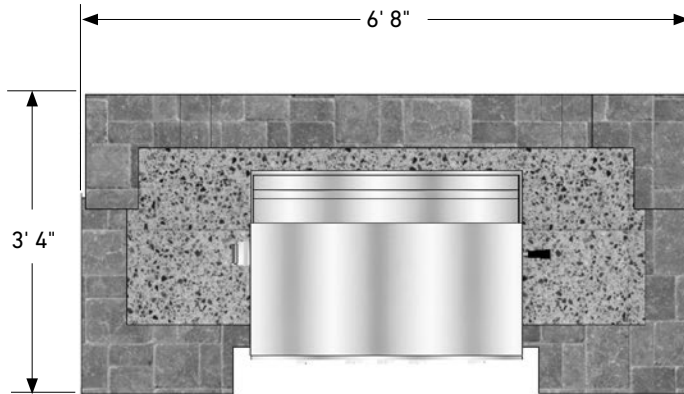

BRISTOL™ SERIES

NATURAL
COLLECTION 

BRISTOL™ SERIES

FIREPLACE

Rough Dimensions:
3'D x 5'W x 9'6"H

Approximate Weight:
5825 lbs.

FIREPLACE

70580261

WOOD BOXES

Rough Dimensions:
2'4"D x 3'W x 3'3"H

Approximate Weight:
3950 lbs.

WOOD BOXES (PAIR)

70580334

Colors: Weston Gascony Tan/
Urbana Ashbury Haze

70580534

Colors: Weston Cotswold
Mist/Urbana
Brookstone Slate

HEARTH

Rough Dimensions:
2'D x 5'W x 11"H

Approximate Weight:
1180 lbs.

ARCHED HEARTH

70580262

Colors: Weston Gascony Tan/
Arbel Ashbury Haze

70580309

Colors: Weston Cotswold Mist/
Arbel Brookstone Slate

BRISTOL™ SERIES

GRILL ISLAND

Rough Dimensions:
3'D x 6'8"W x 4'4"H

Approximate Weight:
3980 lbs.

GRILL ISLAND

13110008

Bristol Grill Island (NG)

Colors: Weston Gascony Tan/
Arbel Ashbury Haze + Stainless