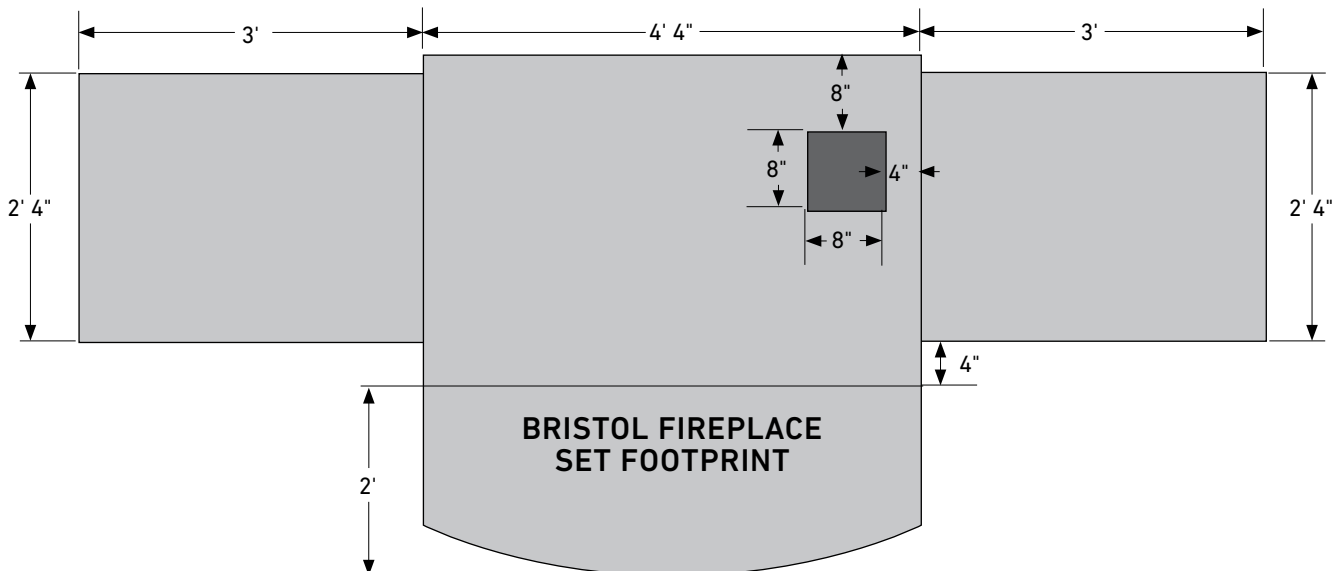

WOOD BOXES

Rough Dimensions:
2'4"D x 3'W x 3'3"H

Approximate Weight:
3950 lbs.

WOOD BOXES (PAIR)

70580334

Colors: Weston Gascony Tan/
Urbana Ashbury Haze

70580534

Colors: Weston Cotswold
Mist/Urbana
Brookstone Slate

HEARTH

Rough Dimensions:
2'D x 5'W x 11"H

Approximate Weight:
1180 lbs.

ARCHED HEARTH

70580262

Colors: Weston Gascony Tan/
Arbel Ashbury Haze

70580309

Colors: Weston Cotswold Mist/
Arbel Brookstone Slate

BRISTOL™ SERIES

GRILL ISLAND

Rough Dimensions:
3'D x 6'8"W x 4'4"H

Approximate Weight:
3980 lbs.

GRILL ISLAND

13110008

Bristol Grill Island (NG)

Colors: Weston Gascony Tan/
Arbel Ashbury Haze + Stainless