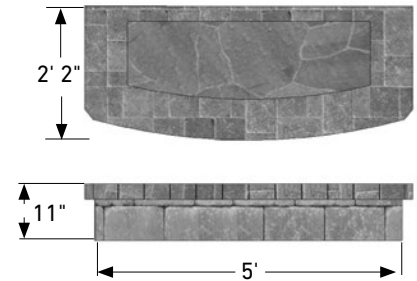

WOOD BOXES

Rough Dimensions:
2'4"D x 3'W x 3'3"H

Approximate Weight:
3950 lbs.

WOOD BOXES (PAIR)

70580334

Colors: Weston Gascony Tan/
Urbana Ashbury Haze

70580534

Colors: Weston Cotswold
Mist/Urbana
Brookstone Slate

HEARTH

Rough Dimensions:
2'D x 5'W x 11"H

Approximate Weight:
1180 lbs.

ARCHED HEARTH

70580262

Colors: Weston Gascony Tan/
Arbel Ashbury Haze

70580309

Colors: Weston Cotswold Mist/
Arbel Brookstone Slate

BRISTOL™ SERIES

GRILL ISLAND

Rough Dimensions:
3'D x 6'8"W x 4'4"H

Approximate Weight:
3980 lbs.

GRILL ISLAND

13110008

Bristol Grill Island (NG)

Colors: Weston Gascony Tan/
Arbel Ashbury Haze + Stainless