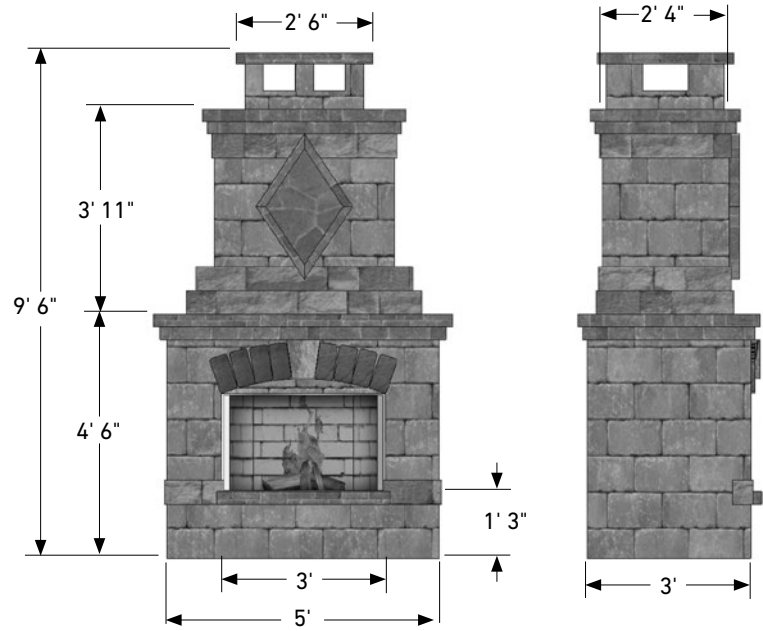

BRISTOL™ SERIES

NATURAL
COLLECTION 

BRISTOL™ SERIES

FIREPLACE

Rough Dimensions:
3'D x 5'W x 9'6"H

Approximate Weight:
5825 lbs.

FIREPLACE

70580261

Colors: Weston Gascony Tan/
Arbel Ashbury Haze Base + Top

70580312

Colors: Weston Cotswold Mist/
Arbel Brookstone Slate Base + Top

36" wood burning fireplace can be converted to a vented gas unit on-site.

WOOD BOXES

Rough Dimensions:
2'4"D x 3'W x 3'3"H

Approximate Weight:
3950 lbs.

WOOD BOXES (PAIR)

70580334

Colors: Weston Gascony Tan/
Urbana Ashbury Haze

70580534

Colors: Weston Cotswold
Mist/Urbana
Brookstone Slate

HEARTH

Rough Dimensions:
2'D x 5'W x 11"H

Approximate Weight:
1180 lbs.

ARCHED HEARTH

70580262

Colors: Weston Gascony Tan/
Arbel Ashbury Haze

70580309

Colors: Weston Cotswold Mist/
Arbel Brookstone Slate