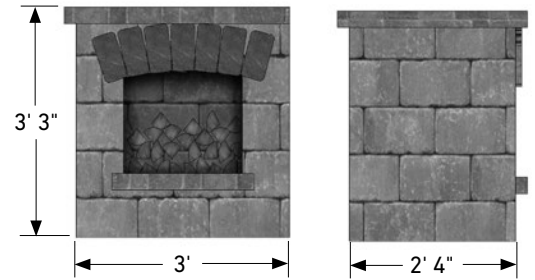

BRISTOL™ SERIES

NATURAL
COLLECTION 

BRISTOL™ SERIES

FIREPLACE

Rough Dimensions:
3'D x 5'W x 9'6"H

Approximate Weight:
5825 lbs.

FIREPLACE

70580261

WOOD BOXES

Rough Dimensions:
2'4"D x 3'W x 3'3"H

Approximate Weight:
3950 lbs.

WOOD BOXES (PAIR)

70580334

Colors: Weston Gascony Tan/
Urbana Ashbury Haze

70580534

Colors: Weston Cotswold
Mist/Urbana
Brookstone Slate

HEARTH

Rough Dimensions:
2'D x 5'W x 11"H

Approximate Weight:
1180 lbs.

ARCHED HEARTH

70580262

Colors: Weston Gascony Tan/
Arbel Ashbury Haze

70580309

Colors: Weston Cotswold Mist/
Arbel Brookstone Slate

BRISTOL™ SERIES

GRILL ISLAND

Rough Dimensions:
3'D x 6'8"W x 4'4"H

Approximate Weight:
3980 lbs.

GRILL ISLAND

13110008

Bristol Grill Island (NG)

Colors: Weston Gascony Tan/
Arbel Ashbury Haze + Stainless