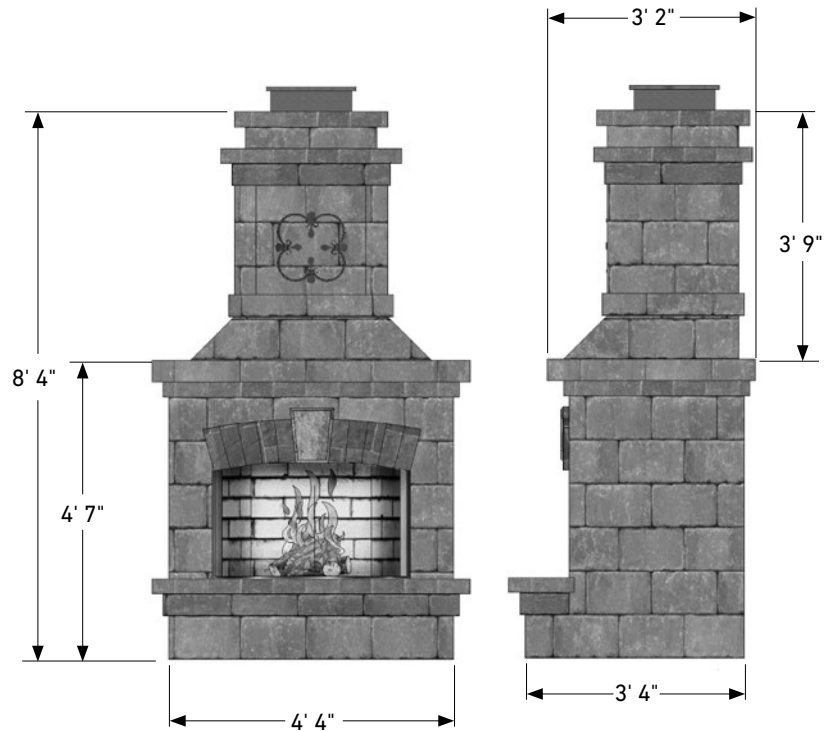

## FIREPLACE

Rough Dimensions:  
3'4"D x 4'4"W x 8'4"H

Approximate Weight:  
5825 lbs.

### FIREPLACE

70580007

Brighton Fireplace

Colors: Weston Gascony Tan/Urbana  
Ashbury Haze Base + Top

70580378

Brighton Fireplace

Colors: Weston Cotswold Mist/Urbana  
Brookstone Slate Base + Top

36" wood burning fireplace can be converted to a vented gas unit on-site.

## WOOD BOXES

Rough Dimensions:  
2'4"D x 3'W x 2'11"H

Approximate Weight:  
3200 lbs.