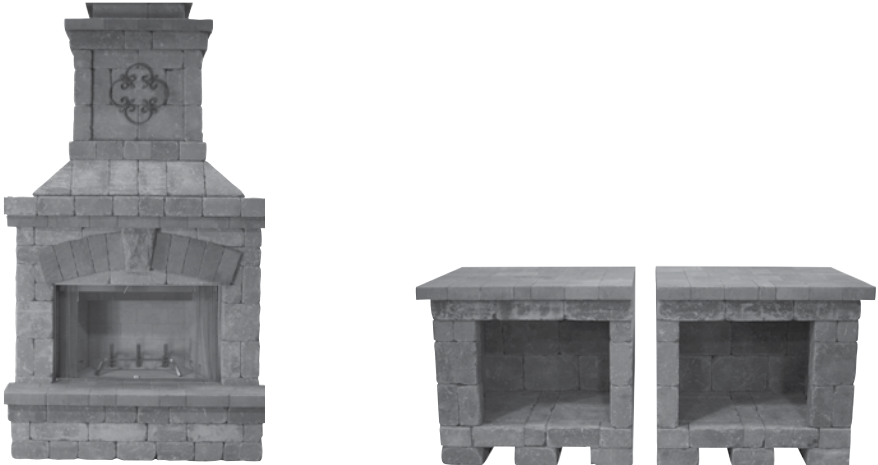

# BRIGHTON™ SERIES

## FIREPLACE

Rough Dimensions:  
3'4"D x 4'4"W x 8'4"H

Approximate Weight:  
5825 lbs.

### FIREPLACE

70580007

Brighton Fireplace

Colors: Weston Gascony Tan/Urbana  
Ashbury Haze Base + Top

70580378

Brighton Fireplace

Colors: Weston Cotswold Mist/Urbana  
Brookstone Slate Base + Top

36" wood burning fireplace can be converted to a vented gas unit on-site.