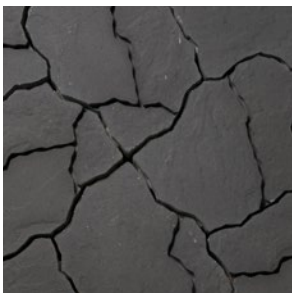

# FLAGSTONE

PAVER

IRREGULAR SHAPES AND A TEXTURED SURFACE CREATE  
THE STYLISH LOOK OF NATURAL CUT STONE

**BELGARD**  
PAVES THE WAY™

## PAVER

IRREGULAR SHAPES AND A TEXTURED SURFACE CREATE THE STYLISH LOOK OF NATURAL CUT STONE

### ✔ FEATURES & BENEFITS

- Six distinct textures on every pallet
- Natural looking profile and faux joints
- No detectable pattern

### 🔹 AVAILABLE COLOURS

 MIDNIGHT

 GRANITE

 SANDALWOOD