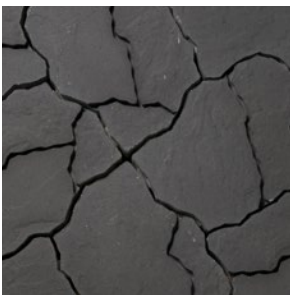

# FLAGSTONE

PAVER

IRREGULAR SHAPES AND A TEXTURED SURFACE CREATE  
THE STYLISH LOOK OF NATURAL CUT STONE

**BELGARD**  
PAVES THE WAY™

## PAVER

IRREGULAR SHAPES AND A TEXTURED SURFACE CREATE THE STYLISH LOOK OF NATURAL CUT STONE

### ✔ FEATURES & BENEFITS

- Six distinct textures on every pallet
- Natural looking profile and faux joints
- No detectable pattern

### 🔥 AVAILABLE COLOURS

 CHARCOAL

 COPPER CANYON

 GRANITE

 SANDALWOOD

 DURAFUSION™  
Unmatched Durability