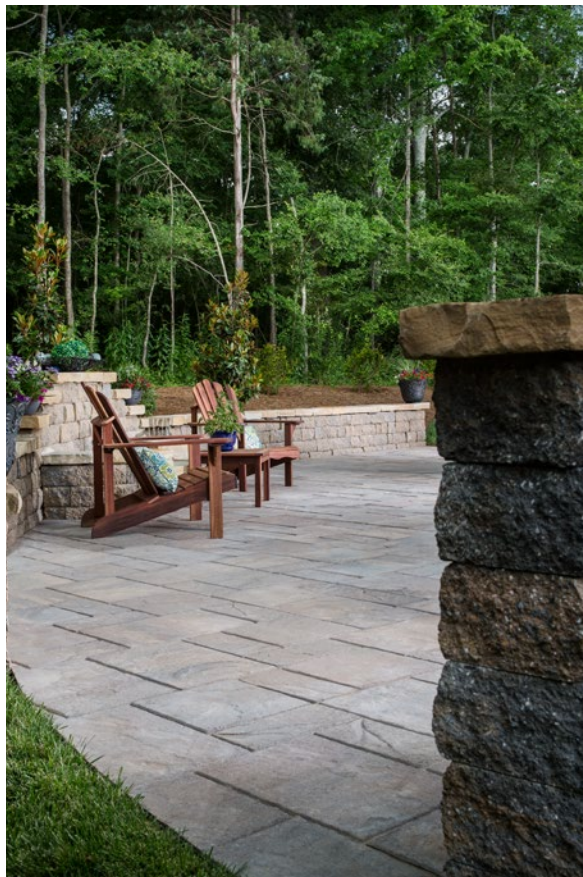

LAFITT[®] RUSTIC

SLAB

FEATURES THE LOOK AND TEXTURE OF CUT SLATE
COMBINED WITH LASTING STRENGTH

BELGARD
PAVES THE WAY[™]

LAFITT[®] RUSTIC

SLAB

FEATURES THE LOOK AND TEXTURE OF CUT SLATE COMBINED WITH LASTING STRENGTH

✔ FEATURES & BENEFITS

- 3-piece modular system for easy installation
- Timeless look of cut stone
- Alternative to dimensional stone - natural slate-like texture
- Ideal for patio and walkway use

📦 SHAPES & SIZES