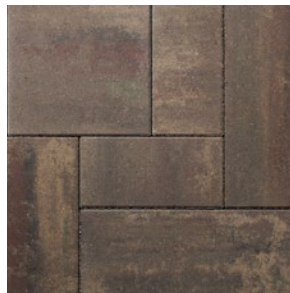

### 🔥 AVAILABLE COLORS

ASPEN

BLU IRON\*

CHESWICK

COTSWOLD MIST

NEWPORT GRAY

WALNUT

*\*Only available in Origins 6  
Swatch represents color only, not texture*