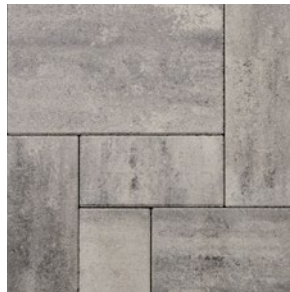

### 🔥 AVAILABLE COLORS

ASPEN

BLU IRON\*

CHESWICK

COTSWOLD MIST

NEWPORT GRAY

WALNUT

*\*Only available in Origins 6  
Swatch represents color only, not texture*