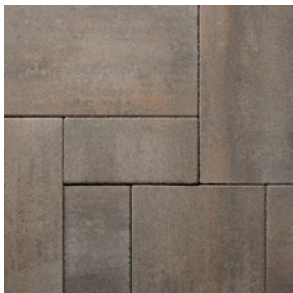

### 🔥 AVAILABLE COLORS

ASPEN

BLU IRON\*

CHESWICK

COTSWOLD MIST

NEWPORT GRAY

WALNUT

*\*Only available in Origins 6  
Swatch represents color only, not texture*