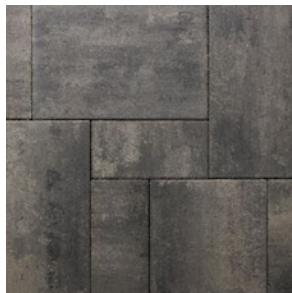

### 🔥 AVAILABLE COLORS

ASPEN

BLU IRON\*

CHESWICK

COTSWOLD MIST

NEWPORT GRAY

WALNUT

*\*Only available in Origins 6  
Swatch represents color only, not texture*