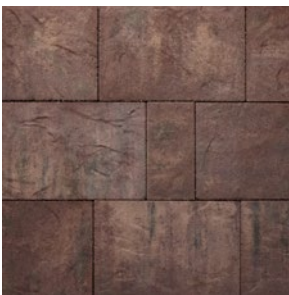

ORIGINS™

3-PIECE SYSTEM

EMULATES THE LOOK AND TEXTURE OF NATURAL
STONE WITH THE CONVENIENCE OF MODULAR SIZING

BELGARD
PAVES THE WAY™

ORIGINS™

3-PIECE SYSTEM

EMULATES THE LOOK AND TEXTURE OF NATURAL STONE WITH THE CONVENIENCE OF MODULAR SIZING

🔹 AVAILABLE COLORS

 ASHBURY HAZE

 COTSWOLD MIST

 DANVILLE BEIGE

 NEWPORT GRAY**

* Only Available in Origins 12
 ** Only Available in Origins 12 and 18

 DURAFUSION™
 Unmatched Durability

📦 SHAPES & SIZES