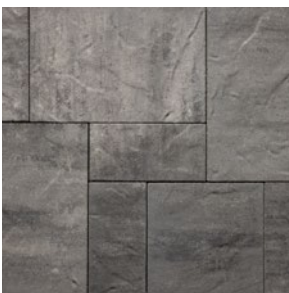

🔹 AVAILABLE COLORS

 ASHBURY HAZE

 COTSWOLD MIST

 DANVILLE BEIGE

 NEWPORT GRAY**

* Only Available in Origins 12
 ** Only Available in Origins 12 and 18

 DURAFUSION™
 Unmatched Durability

📦 SHAPES & SIZES