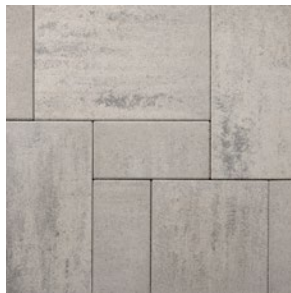

🔥 AVAILABLE COLORS

AMBER BEIGE*

CHESWICK*

COTSWOLD MIST

DANVILLE BEIGE

SCANDINA GRAY*

* Only Available in Dimensions 12 and 18

📦 SHAPES & SIZES