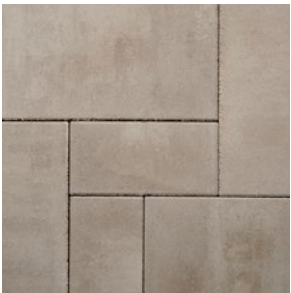

DIMENSIONS™

3-PIECE SYSTEM

CRISP, CLEAN LINES AND A SMOOTH, LINEAR SURFACE TO CREATE STUNNING CONTEMPORARY DESIGNS WITH MAXIMUM EFFICIENCY

DIMENSIONS™

3-PIECE SYSTEM

CRISP, CLEAN LINES AND A SMOOTH, LINEAR SURFACE TO CREATE STUNNING CONTEMPORARY DESIGNS WITH MAXIMUM EFFICIENCY

✔ FEATURES & BENEFITS

- Smooth face with clean, crisp lines
- Maximized pallet layout for jobsite efficiencies
- Reduced cuts, installation time and waste
- Increased options for creative patterns
- Simplified quoting and design of projects
- Uniform dimensions compatible with other Dimensions paver sizes
- Sizing compatible with Origins™ stone-textured paver line

🔥 AVAILABLE COLORS

AMBER BEIGE*

CHESWICK*

COTSWOLD MIST

DANVILLE BEIGE

SCANDINA GRAY*

* Only Available in Dimensions 12 and 18

📦 SHAPES & SIZES