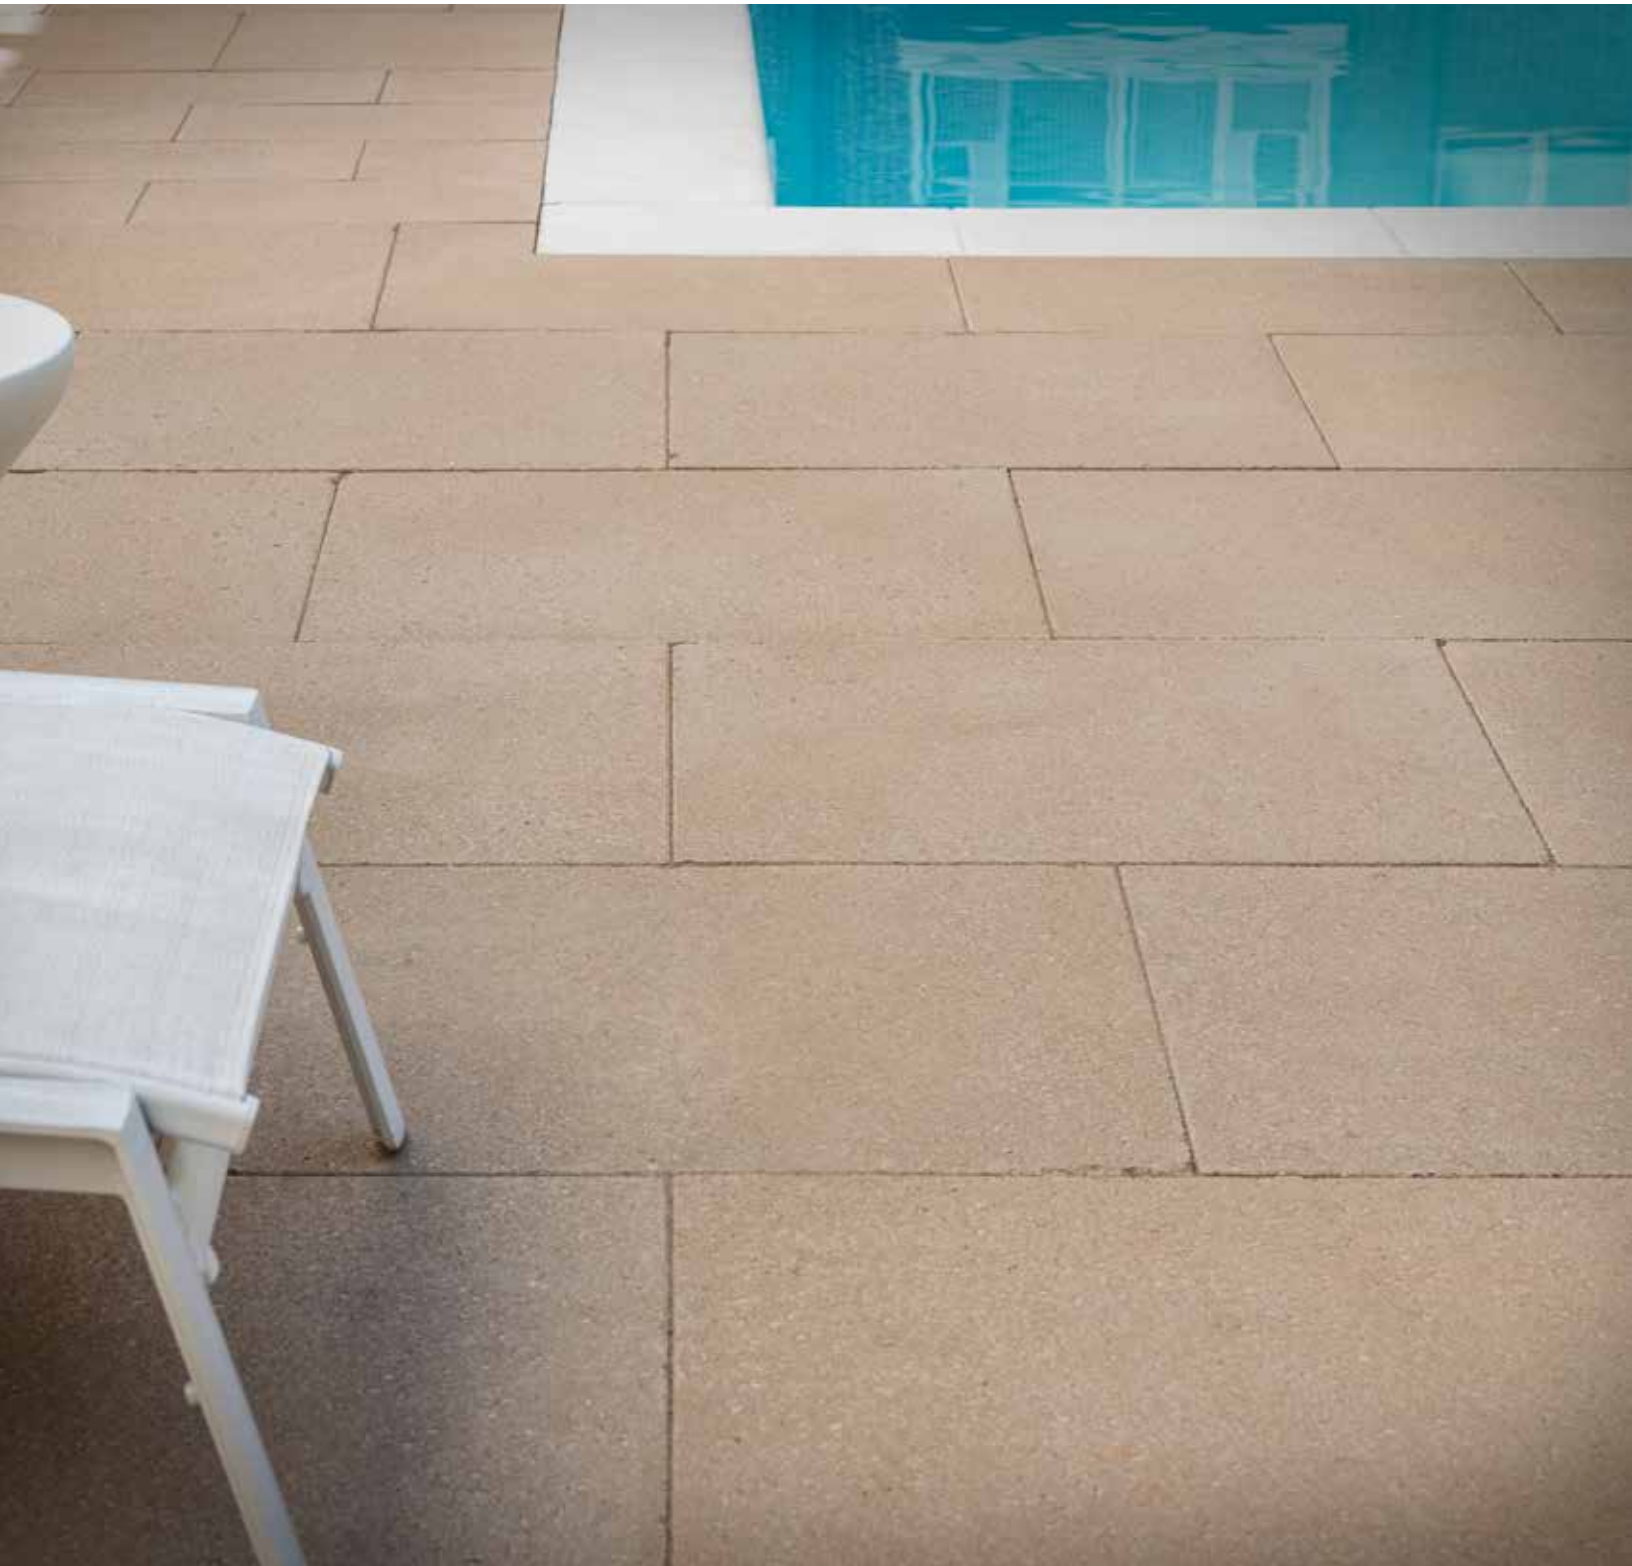

# DIMENSIONS™

SLABS

CRISP, CLEAN LINES AND A SMOOTH, LINEAR SURFACE TO CREATE STUNNING CONTEMPORARY DESIGNS WITH MAXIMUM EFFICIENCY

## SLABS

CRISP, CLEAN LINES AND A SMOOTH, LINEAR SURFACE TO CREATE STUNNING CONTEMPORARY DESIGNS WITH MAXIMUM EFFICIENCY

### FEATURES & BENEFITS

- Smooth face with clean, crisp lines
- Maximized pallet layout for jobsite efficiencies
- Reduced cuts, installation time and waste
- Increased options for creative patterns
- Simplified quoting and design of projects
- Uniform dimensions compatible with other Dimensions paver sizes
- Sizing compatible with Origins™ stone-textured paver line