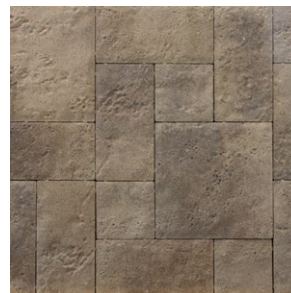

## 🔥 AVAILABLE COLORS

BIRCH

ECHO CANYON

MACCHIATO

SILVERADO

### DRIBOND & BORDERBOND

DriBond & BorderBond are revolutionary products specially designed for the overlay of thin pavers (1" or 30mm) on existing concrete. It allows for quick, easy installs over most sound concrete surfaces.