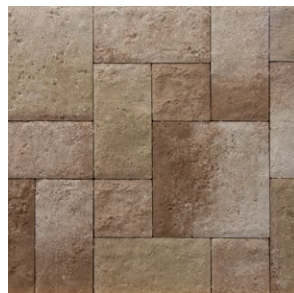

## 🔥 AVAILABLE COLORS

BIRCH

ECHO CANYON

MACCHIATO

SILVERADO

### DRIBOND & BORDERBOND

DriBond & BorderBond are revolutionary products specially designed for the overlay of thin pavers (1" or 30mm) on existing concrete. It allows for quick, easy installs over most sound concrete surfaces.