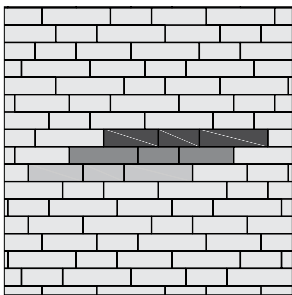

AGILINA™

PLANK

DISTINCTIVE NATURAL STONE FINISH THAT MERGES
OLD WORLD AESTHETICS WITH A CONTEMPORARY LOOK

BELGARD
PAVES THE WAY™

AGILINA™

PLANK

DISTINCTIVE NATURAL STONE FINISH THAT MERGES OLD WORLD AESTHETICS WITH A CONTEMPORARY LOOK

✔ FEATURES & BENEFITS

- Ideal for driveways, patios and walkways
- Multiple widths, sold separately or can be mixed together to achieve random patterns
- Allows for design flexibility. Can be used with other textures (either more contemporary or old-world) to achieve a unique design.
- Can be used in residential and commercial jobs

🧩 LAYING PATTERNS

3-PIECE SMALL PATTERN

3-PIECE LARGE PATTERN

6-PIECE PATTERN

Visit [Beldgard.com/Patterns](http://Belgard.com/Patterns) for more options.

🧱 SHAPES & SIZES

3-PIECE – 5" 80MM

3-PIECE – 7½" 80MM