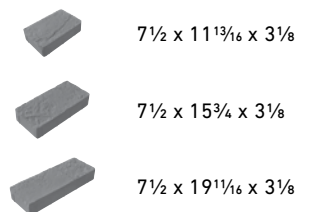

🧩 LAYING PATTERNS

3-PIECE SMALL PATTERN

3-PIECE LARGE PATTERN

6-PIECE PATTERN

Visit [Beldgard.com/Patterns](http://Belgard.com/Patterns) for more options.

🧱 SHAPES & SIZES

3-PIECE – 5" 80MM

3-PIECE – 7½" 80MM