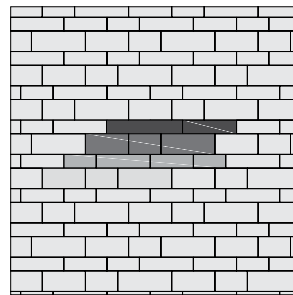

✔ FEATURES & BENEFITS

- Ideal for driveways, patios and walkways
- Multiple widths, sold separately or can be mixed together to achieve random patterns
- Allows for design flexibility. Can be used with other textures (either more contemporary or old-world) to achieve a unique design.
- Can be used in residential and commercial jobs

🧩 LAYING PATTERNS

3-PIECE SMALL PATTERN

3-PIECE LARGE PATTERN

6-PIECE PATTERN

Visit [Beldgard.com/Patterns](http://Belgard.com/Patterns) for more options.

🧱 SHAPES & SIZES

3-PIECE – 5" 80MM

3-PIECE – 7½" 80MM