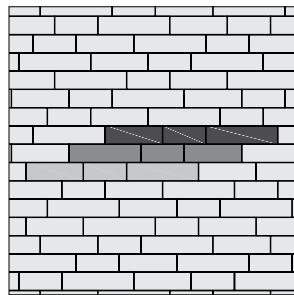

AGILINA™

PLANK

DISTINCTIVE NATURAL STONE FINISH THAT MERGES
OLD WORLD AESTHETICS WITH A CONTEMPORARY LOOK

BELGARD
PAVES THE WAY™

AGILINA™

PLANK

DISTINCTIVE NATURAL STONE FINISH THAT MERGES OLD WORLD AESTHETICS WITH A CONTEMPORARY LOOK

✔ FEATURES & BENEFITS

- Ideal for driveways, patios and walkways
- Multiple widths, sold separately or can be mixed together to achieve random patterns
- Allows for design flexibility. Can be used with other textures (either more contemporary or old-world) to achieve a unique design.
- Can be used in residential and commercial jobs

🧩 LAYING PATTERNS

3-PIECE SMALL PATTERN

3-PIECE LARGE PATTERN

6-PIECE PATTERN

Visit [Beldgard.com/Patterns](http://Belgard.com/Patterns) for more options.

🧱 SHAPES & SIZES

3-PIECE – 5" 80MM

3-PIECE – 7½" 80MM