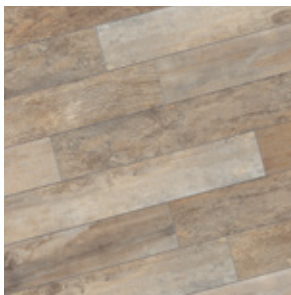

NOON

MIRAGE PORCELAIN

WOODGRAIN PROFILE

NOON

MIRAGE PORCELAIN

WOODGRAIN PROFILE

FEATURES & BENEFITS

- Natural warmth meets urban design with a timeless woodgrain profile
- 3 stunning colours for any design need
- Easy to use size

AVAILABLE COLOURS

DAYLIGHT NN01

EMBER NN02

HONEY NN03

PALLET INFORMATION

	UNITS / PALLET	SOFT / PALLET	PALLET WEIGHT	PALLET LAYERS	
NOON PLANK	20 x 120 x 2cm 7.80" x 47.17" x 3/4"	120	139.9	1326 (KG) 2924 (LB)	12