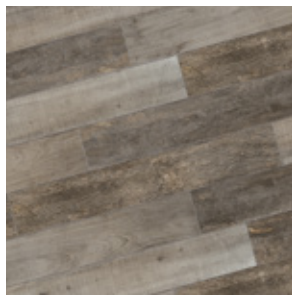

NOON

MIRAGE PORCELAIN

WOODGRAIN PROFILE

NOON

MIRAGE PORCELAIN

WOODGRAIN PROFILE

FEATURES & BENEFITS

- Natural warmth meets urban design with a timeless woodgrain profile
- 3 stunning colours for any design need
- Easy to use size

AVAILABLE COLOURS

DAYLIGHT NN01

EMBER NN02

HONEY NN03

PALLET INFORMATION

	UNITS / PALLET	SOFT / PALLET	PALLET WEIGHT	PALLET LAYERS	
NOON PLANK	20 x 120 x 2cm 7.80" x 47.17" x 3/4"	120	139.9	1326 (KG) 2924 (LB)	12