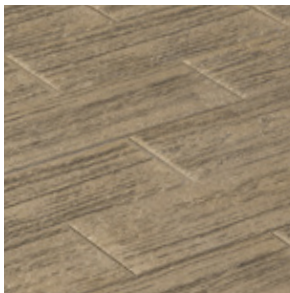

BONNEVILLE PLANK™

WOOD GRAIN

NATURAL BEAUTY IN EVERY STEP

BONNEVILLE PLANK™

WOOD GRAIN

NATURAL BEAUTY
IN EVERY STEP

✔ FEATURES & BENEFITS

- Authentic woodgrain profile in multiple patterns
- Two classic colour profiles suitable for multiple design applications
- Easy to handle size for professionals and diy enthusiasts

🔥 AVAILABLE COLOURS

CHARCOAL

CANYON BROWN

📊 PALLET INFORMATION

	UNITS / PALLET	SQFT / PALLET	SQFT / UNIT	PALLET WEIGHT	LAYERS
600 x 200 x 60mm 24 x 8 x 2.4"	66	84	1.33	2367 LB 1073 KG	11

📦 SHAPES & SIZES

PLANK