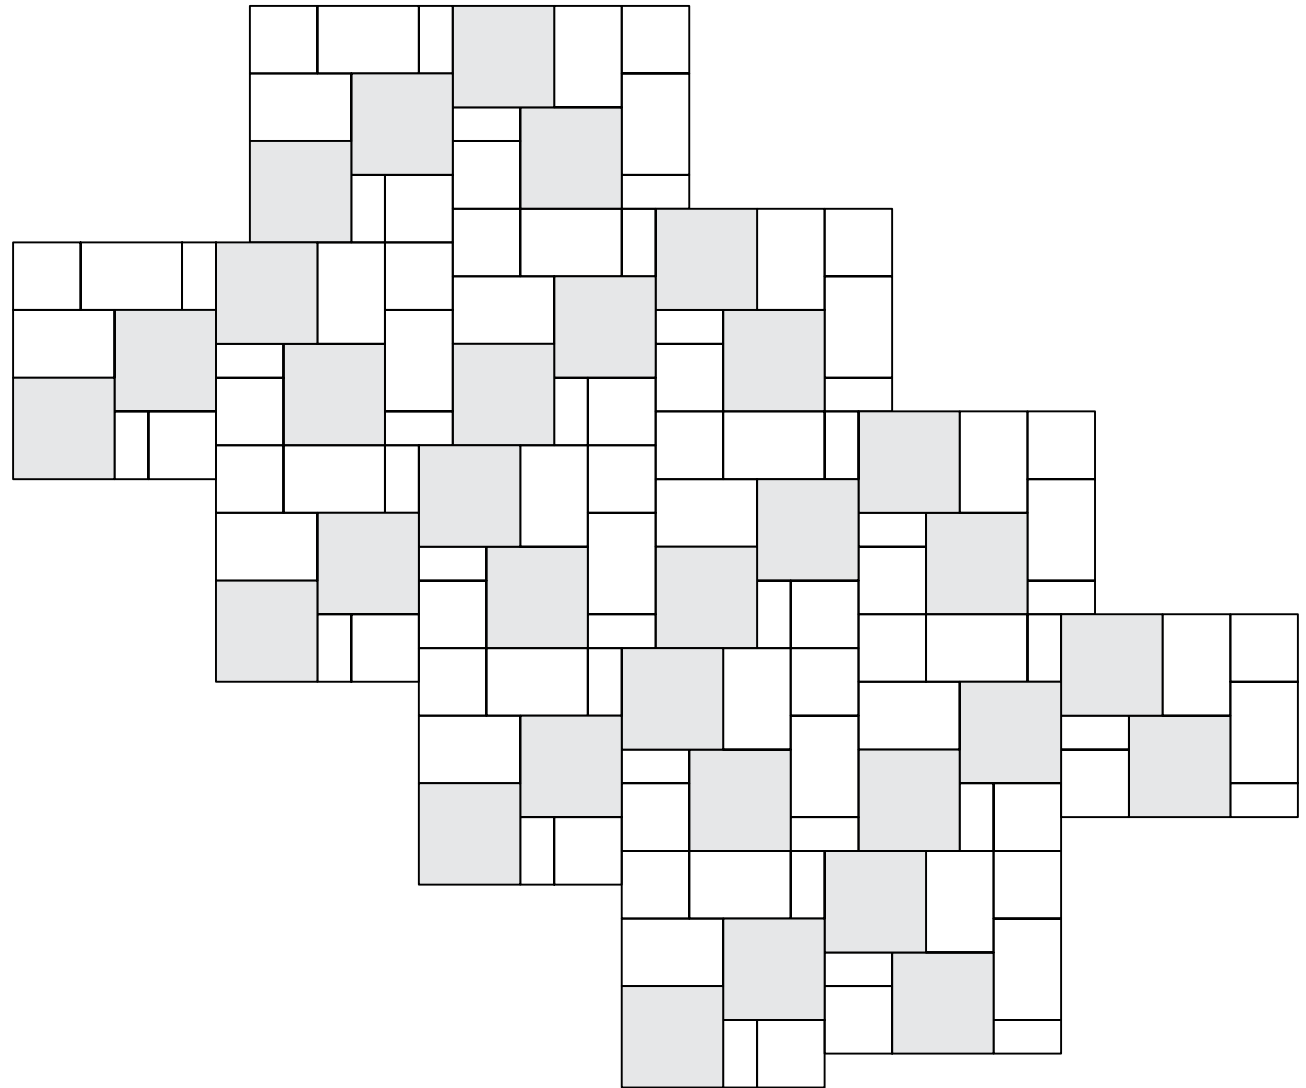

URBANA
Pattern B

12" x 12" Large Square	42.86%
8" x 8" Small Square	19.05%
12" x 8" Large Rectangle	28.57%
4" x 8" Small Rectangle	9.52%

Dimensions may vary.
Pattern appropriate for vehicular applications.

Rotate pattern 90 degrees and combine

2 Combined Patterns

 12" x 12" Large Square sold separately.

BE PREPARED FOR COMPANY™