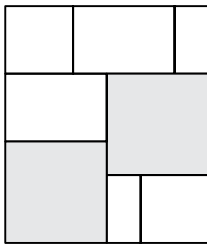

URBANA
Pattern B

12" x 12" Large Square	42.86%
8" x 8" Small Square	19.05%
12" x 8" Large Rectangle	28.57%
4" x 8" Small Rectangle	9.52%

Dimensions may vary.
Pattern appropriate for vehicular applications.

Rotate pattern 90 degrees and combine

2 Combined Patterns

 12" x 12" Large Square sold separately.

BE PREPARED FOR COMPANY™