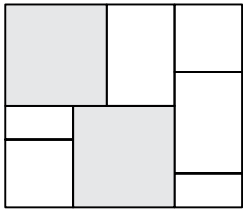

URBANA
Pattern B

12" x 12" Large Square	42.86%
8" x 8" Small Square	19.05%
12" x 8" Large Rectangle	28.57%
4" x 8" Small Rectangle	9.52%

Dimensions may vary.
Pattern appropriate for vehicular applications.

Rotate pattern 90 degrees and combine

2 Combined Patterns

 12" x 12" Large Square sold separately.

BE PREPARED FOR COMPANY™