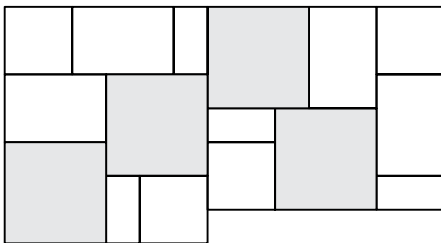

URBANA
Pattern B

12" x 12" Large Square	42.86%
8" x 8" Small Square	19.05%
12" x 8" Large Rectangle	28.57%
4" x 8" Small Rectangle	9.52%

Dimensions may vary.
Pattern appropriate for vehicular applications.

Rotate pattern 90 degrees and combine

2 Combined Patterns

 12" x 12" Large Square sold separately.

BE PREPARED FOR COMPANY™