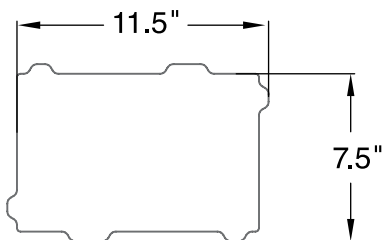

SUBTERRA

SUBTERRA
90 Degree Herringbone

Subterra 11.5" x 7.5" 100.00%

BE PREPARED FOR COMPANY™